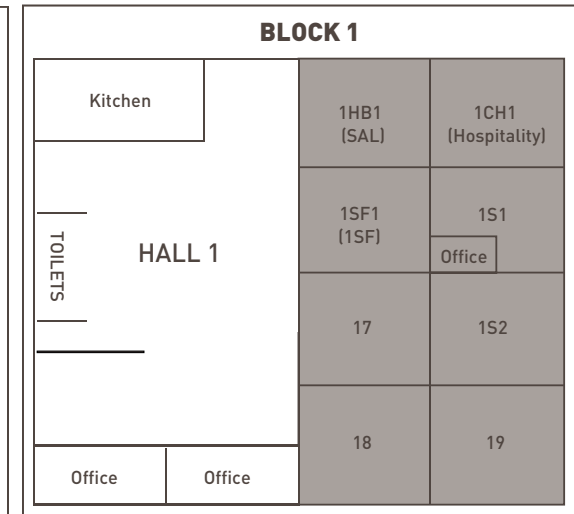

SITE MAP

PLAYING FIELDS

STUDENT RECEPTION

MAIN ENTRANCE

Code:

WRIGHTS LANE