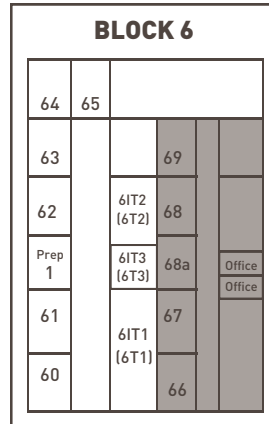

SITE MAP

PLAYING FIELDS

STUDENT RECEPTION

MAIN ENTRANCE

Code:

WRIGHTS LANE