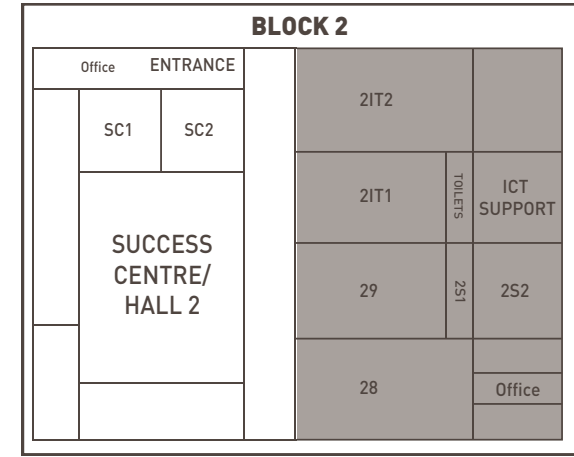

SITE MAP

PLAYING FIELDS

STUDENT RECEPTION

MAIN ENTRANCE

Code:

WRIGHTS LANE